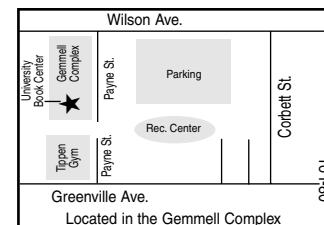

Santa Claus, Entertainment and Treats.

For more information, please call 814-226-9161.

Customer Appreciation Day (Mon, Nov 23rd)

The Clarion Area Businesses appreciate your patronage by offering special discounts

throughout the day. 9:00 a.m. - 8:00 p.m.

FREE PARKING courtesy of the Clarion Borough Council.

For more information, please call 814-226-9161.

P.O. Box 790
Clarion, PA 16214
(814) 227-2700
(800) 772-0662

252 Cherry Street
Marienville, PA 16239
(814) 927-8300

Leesburg - Grove City Road
Grove City, PA 16127
(724) 748-9920

University Book Center

More Than Just College Text Books!

Public Welcome

NAME BRAND MERCHANDISE

Clarion University Clothing & Gifts
School and Office Supplies

Yankee Candles • Crocs • Clarion University Golf Items
Nike • Under Armour • Art Supplies • Picture Frames

Bring In This Coupon & Receive...

$10⁰⁰ OFF any purchase of **$50⁰⁰-$99**
$20⁰⁰ OFF any purchase of **$100⁰⁰-$150**
$30⁰⁰ OFF any purchase of **$150 & More**

University Book Center • Expires Dec. 18, 2009.

Cannot be combined with any other coupons or discounts. Excludes textbooks.

Check Out Our Selection:

- ❖ Best Sellers
- ❖ Fiction
- ❖ New Releases
- ❖ Children's Books
- ❖ Classics
- ❖ Local Authors

FREQUENT READERS

1. Purchase a book
  2. Read it within 30 days
  3. Bring it back with receipt
  4. Receive credit towards your next purchase*
2. (Excludes textbooks, test prep, study guides and clearance books)

Hours: Monday - Thursday 8:30am-5:00pm
Friday 8:30am-4:30pm • Saturday 11:00am-3:00pm
Gemmill Complex, Payne Street, Clarion, PA 16214
Phone: 814-393-2696 • www.clarionstore.com

NEW!
ARBY'S® $5.01 COMBOS

Regular Roast Beef

NEW!
Roast Beef Patty Melt

French Dip & Swiss

NEW!
Roast Chicken Ranch

NEW!
Roast Beef Gyro

WORTH EVERY PENNY

INCLUDES SMALL FRIES & DRINK

At participating locations. Prices may vary.